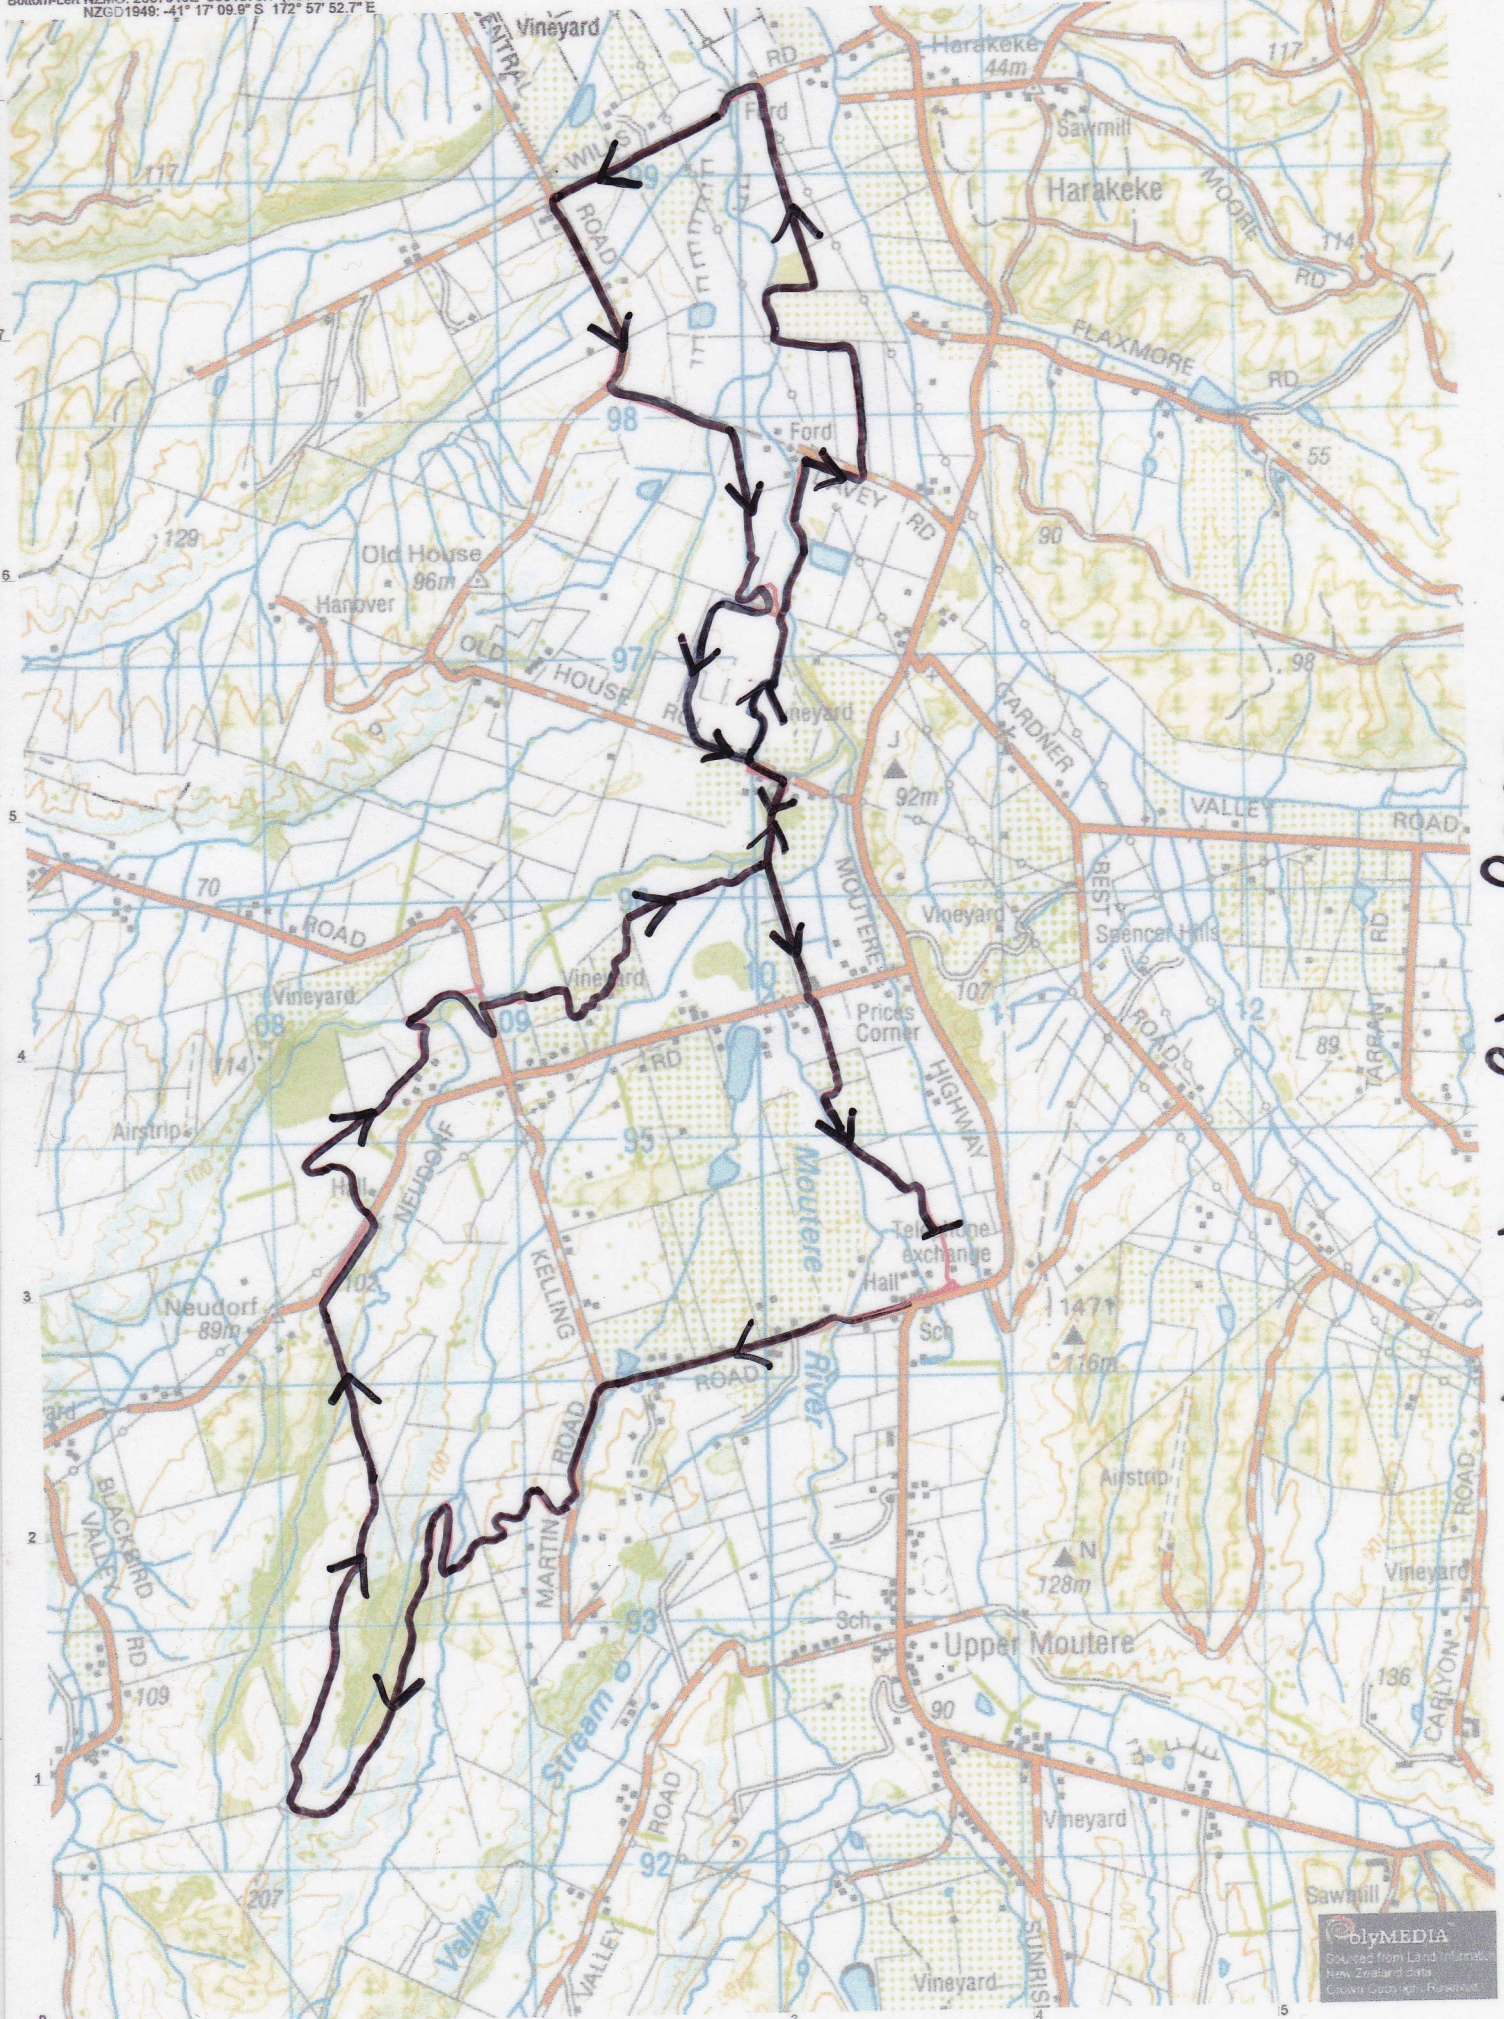

Bottom-Left NZMG: 2507040E 5991375N (N27 070914
NZGD1949: -41° 17' 09.9" S 172° 57' 52.7" E

Top-Right NZMG: 2512935E 5999705N (N27 129997
NZGD1949: -41° 12' 39.9" S 173° 02' 05.9" E

Mountain Bike Race

Kilometres, Scale 1:20997, Zoom 2.61

olyMEDIA
Derived from Land Information
New Zealand data
© Crown Copyright, Resurvey